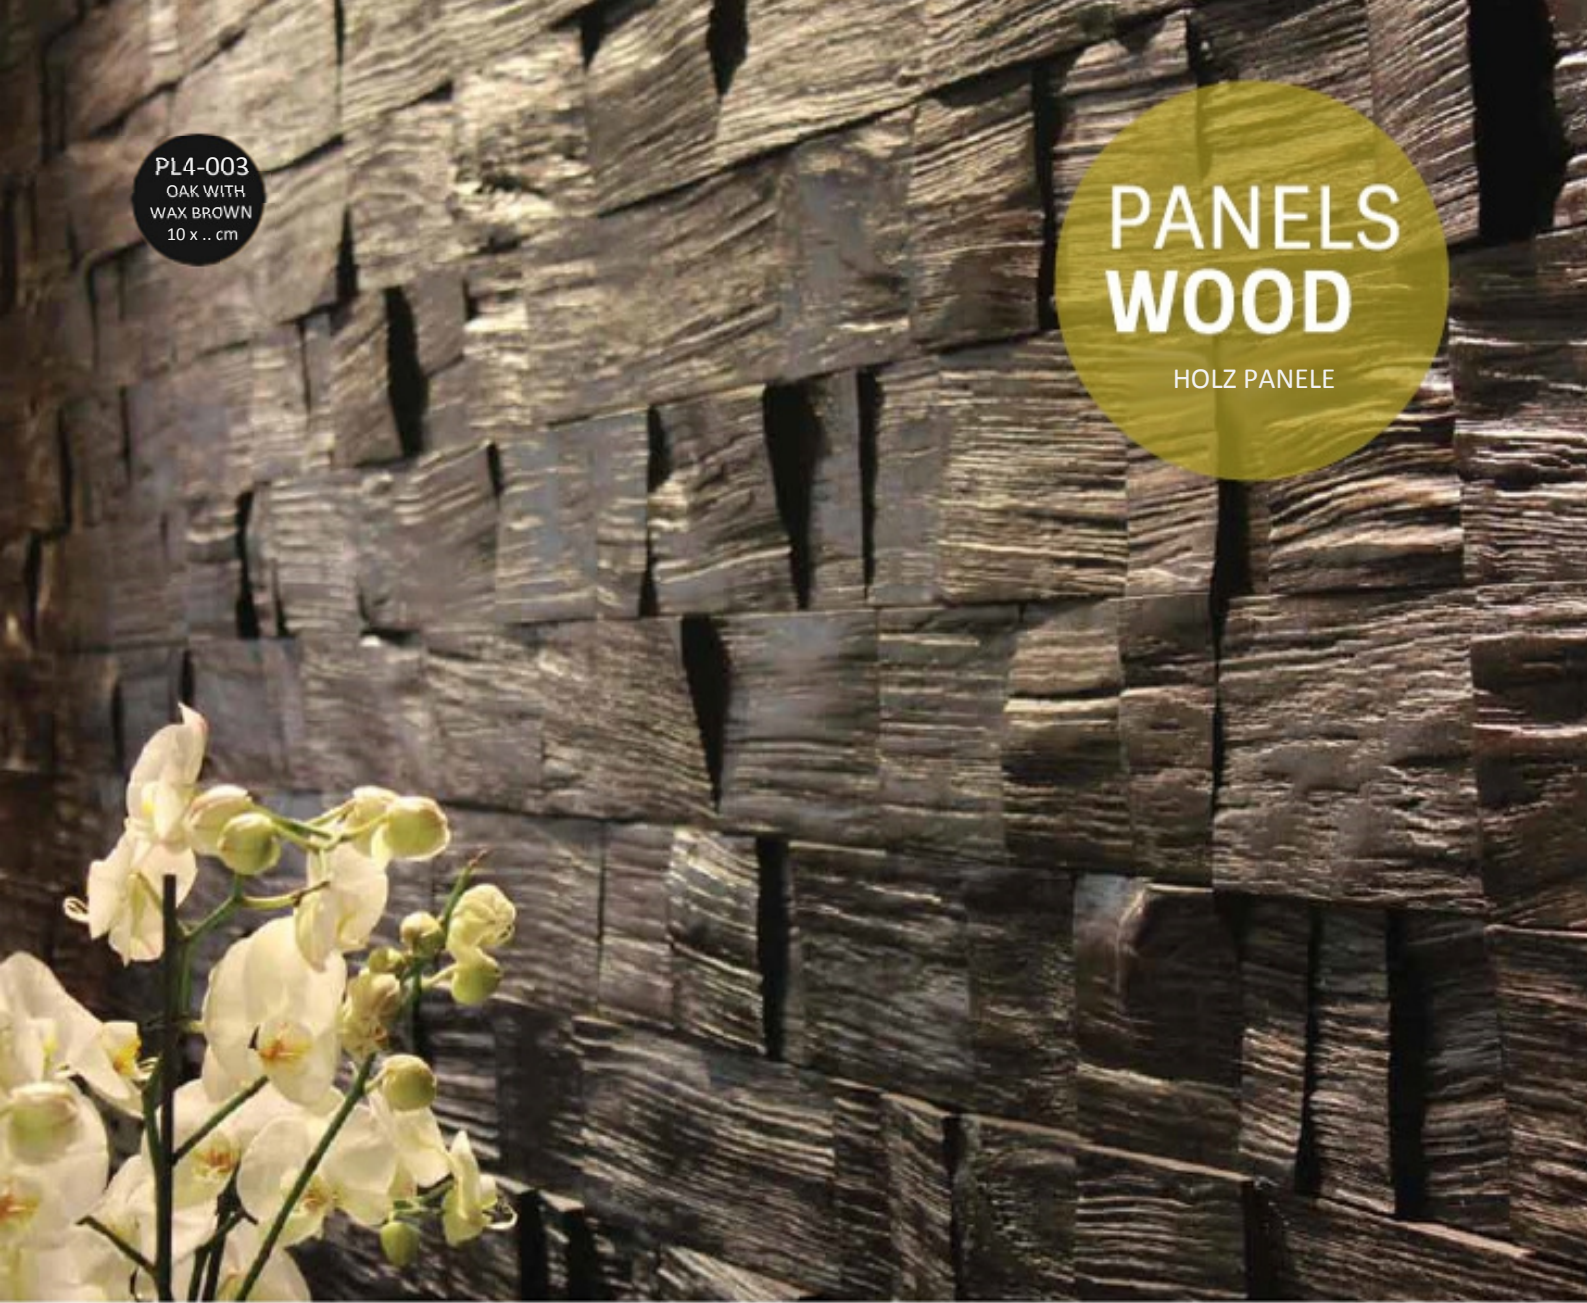

PLANE**W**EC

ARCHITECTURAL
DECORATIVE
PANELS

by

DEKO-TECH

PL4-003
OAK WITH
WAX BROWN
10 x .. cm

PANELS
WOOD
HOLZ PANELE

PL6-004
OLD BARRELS
3 x .. cm

RAMOS PINTO
Est. 1880